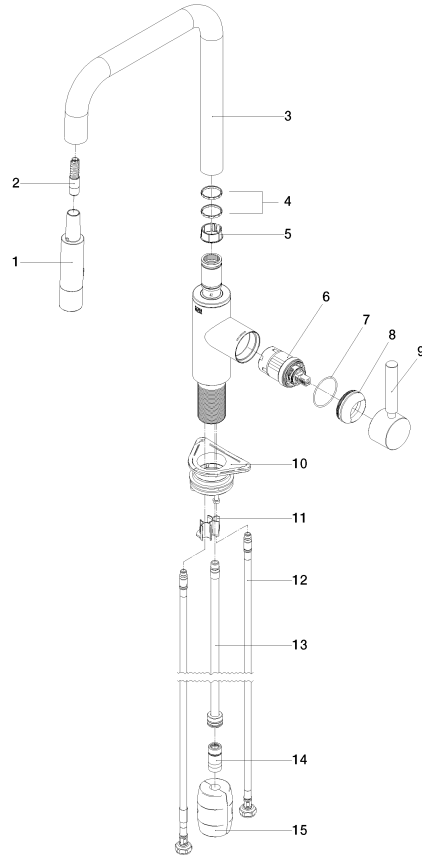

**META SQUARE Single-lever mixer Pull-down with spray function - Brushed Dark Platinum**

META SQUARE

33 870 861

- 240mm projection
- pivotable spout 360°
- Optional swivel limiter available with swivel limiter set 12 823 970 90
- laminar and spray flow
- 1800 mm metal shower hose
- sprayface with anti-scaling system
- max. flow 10.4 l/min at 3 bar flow pressure
- lead-free
- This product can help a building meet the requirements of Green Building Rating Systems, e.g. LEED®, BREEAM®, DGNB

**Recommended miscellaneous**

**Swivel limitation set -**

12 823 970 90

**Recommended miscellaneous**

**Dispenser without rosette -  
Brushed Dark Platinum**

82 424 970-99

**Recommended miscellaneous**

**Strainer waste with control handle  
- Brushed Dark Platinum**

10 712 970-99

33 870 861

mm [inches]

1:5

**Flow rate chart**

**Certificates**

LGA\_38641.

Belgaqua\_24-005-27\_3.

33 870 861

**Spare parts list**

No.	Item Number	Name	Quantity used	Delivery time
1	90 12 11 148 00-99	shower	1	30
2	04 30 02 120 00-85	hose	1	30
3	90 28 22 308 00-99	spout	1	-
Spare part can no longer be ordered, please order the replacement item				
4	09 28 10 160 90	ring	2	2
5	09 18 40 186 90	sleeve	1	2
6	90 15 05 064 05 90	cartridge	1	2
7	09 14 10 190 90	seal	1	2
8	09 28 30 030-99	cover	1	30
9	90 20 66 027 00-99	handle	1	30
10	04 30 11 040 00 90	fixing set	1	2
11	09 20 93 056 90	insert	1	2
12	04 30 04 100 00 90	hose	2	2
13	04 28 20 067 00 90	pipe	1	2
14	90 24 03 253 00 90	adaptor	1	2
15	04 21 50 010 00 90	accessories	1	2