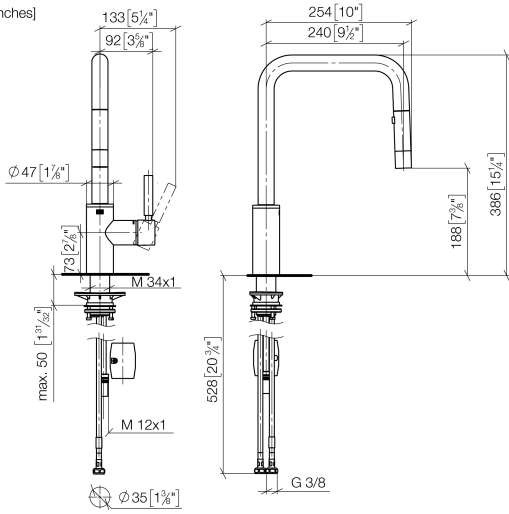

**META SQUARE Single-lever mixer Pull-down with spray function - Brushed Dark Platinum**

META SQUARE

33 870 861

- 240mm projection
- pivotable spout 360°
- Optional swivel limiter available with swivel limiter set 12 823 970 90
- laminar and spray flow
- 1800 mm metal shower hose
- sprayface with anti-scaling system
- max. flow 10.4 l/min at 3 bar flow pressure
- lead-free
- This product can help a building meet the requirements of Green Building Rating Systems, e.g. LEED®, BREEAM®, DGNB

10 712 970-99

33 870 861

mm [inches]

1:5

**Flow rate chart**

**Certificates**

LGA\_38641.

Belgaqua\_24-005-27\_3.

33 870 861

**Spare parts list**

No.	Item Number	Name	Quantity used	Delivery time
1	90 12 11 148 00-99	shower	1	30
2	04 30 02 120 00-85	hose	1	30
3	90 28 22 308 00-99	spout	1	-
Spare part can no longer be ordered, please order the replacement item				
4	09 28 10 160 90	ring	2	2
5	09 18 40 186 90	sleeve	1	2
6	90 15 05 064 05 90	cartridge	1	2
7	09 14 10 190 90	seal	1	2
8	09 28 30 030-99	cover	1	30
9	90 20 66 027 00-99	handle	1	30
10	04 30 11 040 00 90	fixing set	1	2
11	09 20 93 056 90	insert	1	2
12	04 30 04 100 00 90	hose	2	2
13	04 28 20 067 00 90	pipe	1	2
14	90 24 03 253 00 90	adaptor	1	2
15	04 21 50 010 00 90	accessories	1	2